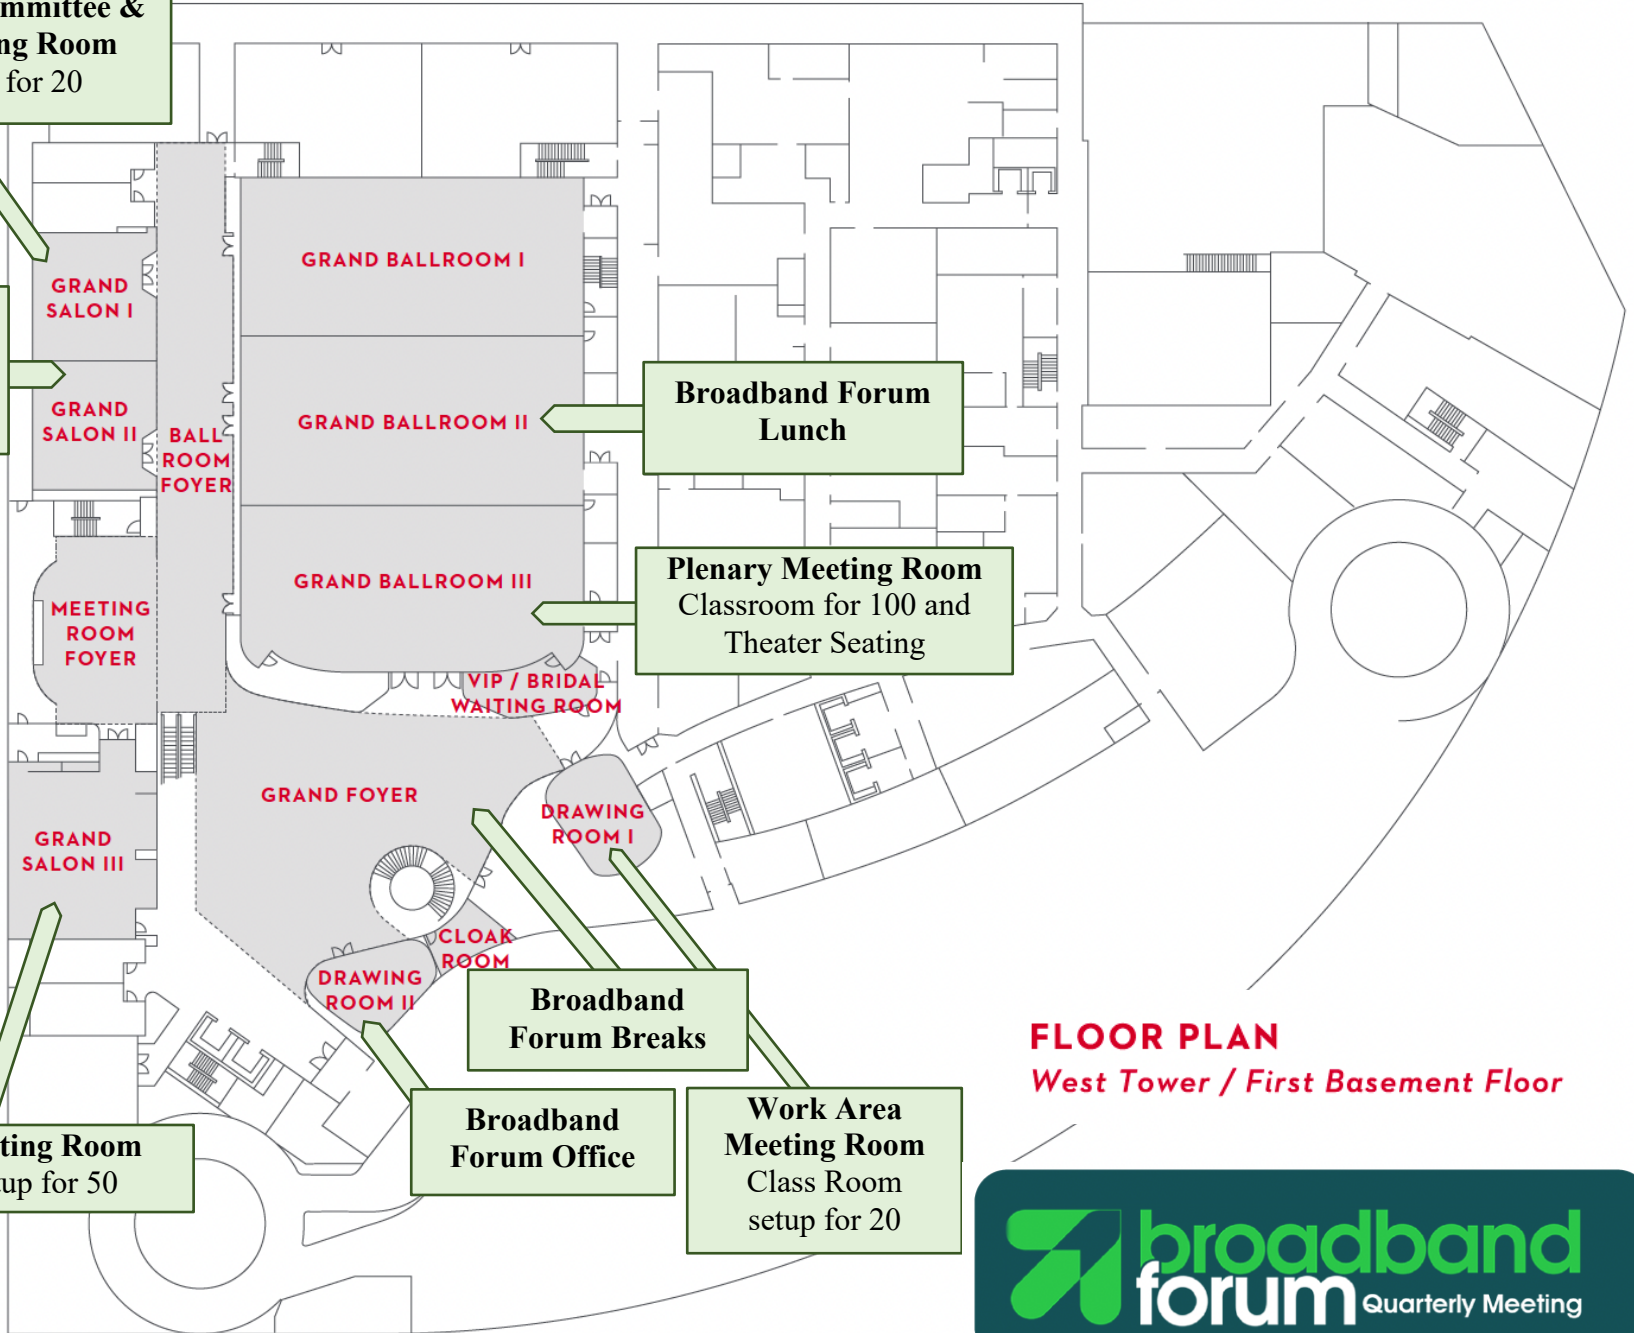

Board and Sub-committee & Breakout Meeting Room
U-shape setup for 20

Work Area Meeting Room
Class Room setup for 40

Broadband Forum Lunch

Plenary Meeting Room
Classroom for 100 and Theater Seating

Broadband Forum Breaks

Work Area Meeting Room
Class Room setup for 50

Broadband Forum Office

Work Area Meeting Room
Class Room setup for 20

FLOOR PLAN
West Tower / First Basement Floor